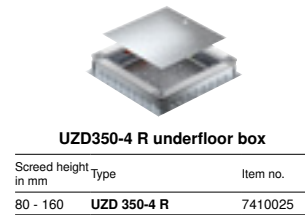

Duct 250 mm width, 48 mm height

Type	Item no.
Duct, 2-compartment*	S2 25048-2 7400269
Duct, 3-compartment*	S3 25048-2 7400281
Connection shackle	VL 250-2 7400992
Vertical bend, 2-compartment	KV2 25048-2 7400641
Vertical bend, 3-compartment	KV3 35048-2 7400653

Duct 250 mm width, 58 mm height

Type	Item no.
Duct, 2-compartment*	S2 25058-2 7400271
Duct, 3-compartment*	S3 25058-2 7400283
Connection shackle	VL 250-2 7400992
Vertical bend, 2-compartment	KV2 25058-2 7400643
Vertical bend, 3-compartment	KV3 25058-2 7400655

Duct 350 mm width, 28 mm height

Type	Item no.
Duct, 3-compartment*	S3 35028-2 7400287
Connection shackle	VL 350-2 7400996
Vertical bend, 3-compartment	KV3 35028-2 7400657

Duct 350 mm width, 38 mm height

Type	Item no.
Duct, 3-compartment*	S3 35038-2 7400289
Connection shackle	VL 350-2 7400996
Vertical bend, 3-compartment	KV3 35038-2 7400662

Duct 350 mm width, 48 mm height

Type	Item no.
Duct, 3-compartment*	S3 35048-2 7400291
Connection shackle	VL 350-2 7400996
Vertical bend, 3-compartment	KV3 35048-2 7400665

Duct 350 mm width, 58 mm height

Type	Item no.
Duct, 3-compartment*	S3 35058-2 7400293
Connection shackle	VL 350-2 7400996
Vertical bend, 3-compartment	KV3 35058-2 7400667

Nominal size	Mounting cover	Dry and moist cleaned		Wet cleaned		Device installation
		Service outlet	Cassette with Cord outlet	Cassette for tube body	Device installation	
Nominal size 4	DUG 350-3 4 7400505	Locking slider: GES4-2U10T 7011 7405145 Handle: GES4 U 7011 7405196	RKSN2 4 VS 20 7409208	RKFN3 4 VS 20 7408960	2x UT3 45 3 7408723	
nominal size 6	DUG 350-3 6 7400509	Locking slider: GES6-2U10T 7011 7405321 Handle: GES6 U 7011 7405308			3x UT3 45 3 7408723	
nominal size 9	DUG 350-3 9 7400513	Locking slider: GES9-3S U 7011 7405083 Handle: GES9-3B U 7011 7405077	RKSN2 9 VS 20 7409218	RKFN3 9 VS 20 7408980	3x UT4 45 4 7408727	
Nominal size R4	DUG 350-3 R4 7400517	GESR4 U 7011 7405436	RKS2 R4 V20 7409258	RKFR2 4 V20 7409422	2x UT3 45 3 7408723	
Nominal size R7	DUG 350-3 R7 7400533	GESR7 10U 7011 7405452	RKS2 R7 V25 7409270	RKFR2 7 V25 7409428	2x UT3 45 3 7408723 1x UT4 45 4 7408727	
Nominal size R9	DUG 350-3 R9 7400549	Locking slider: GESR9-2U12T 7011 7405465 Handle: GESR9 U 7011 7405528	RKS2 R9 V20 7409278	RKFR2 9 V20 7409430	3x UT4 45 4 7408727	

Plastic service outlets, colour: Iron grey. Other colours can be found in our underfloor catalogue. Variable floor covering recess in the service outlet: Rectangular: 3, 5, 8 or 10 mm Round R4, R7: 5 or 10 mm Round R5: 3, 5, 10 or 12 mm

Stainless steel cassettes with 20 mm floor covering recess: Height-adjustment range 110–155 mm [round] Height-adjustment range 105–150 mm [rectangular] Please order the tube body separately.

* Duct stock length: 2,000 mm